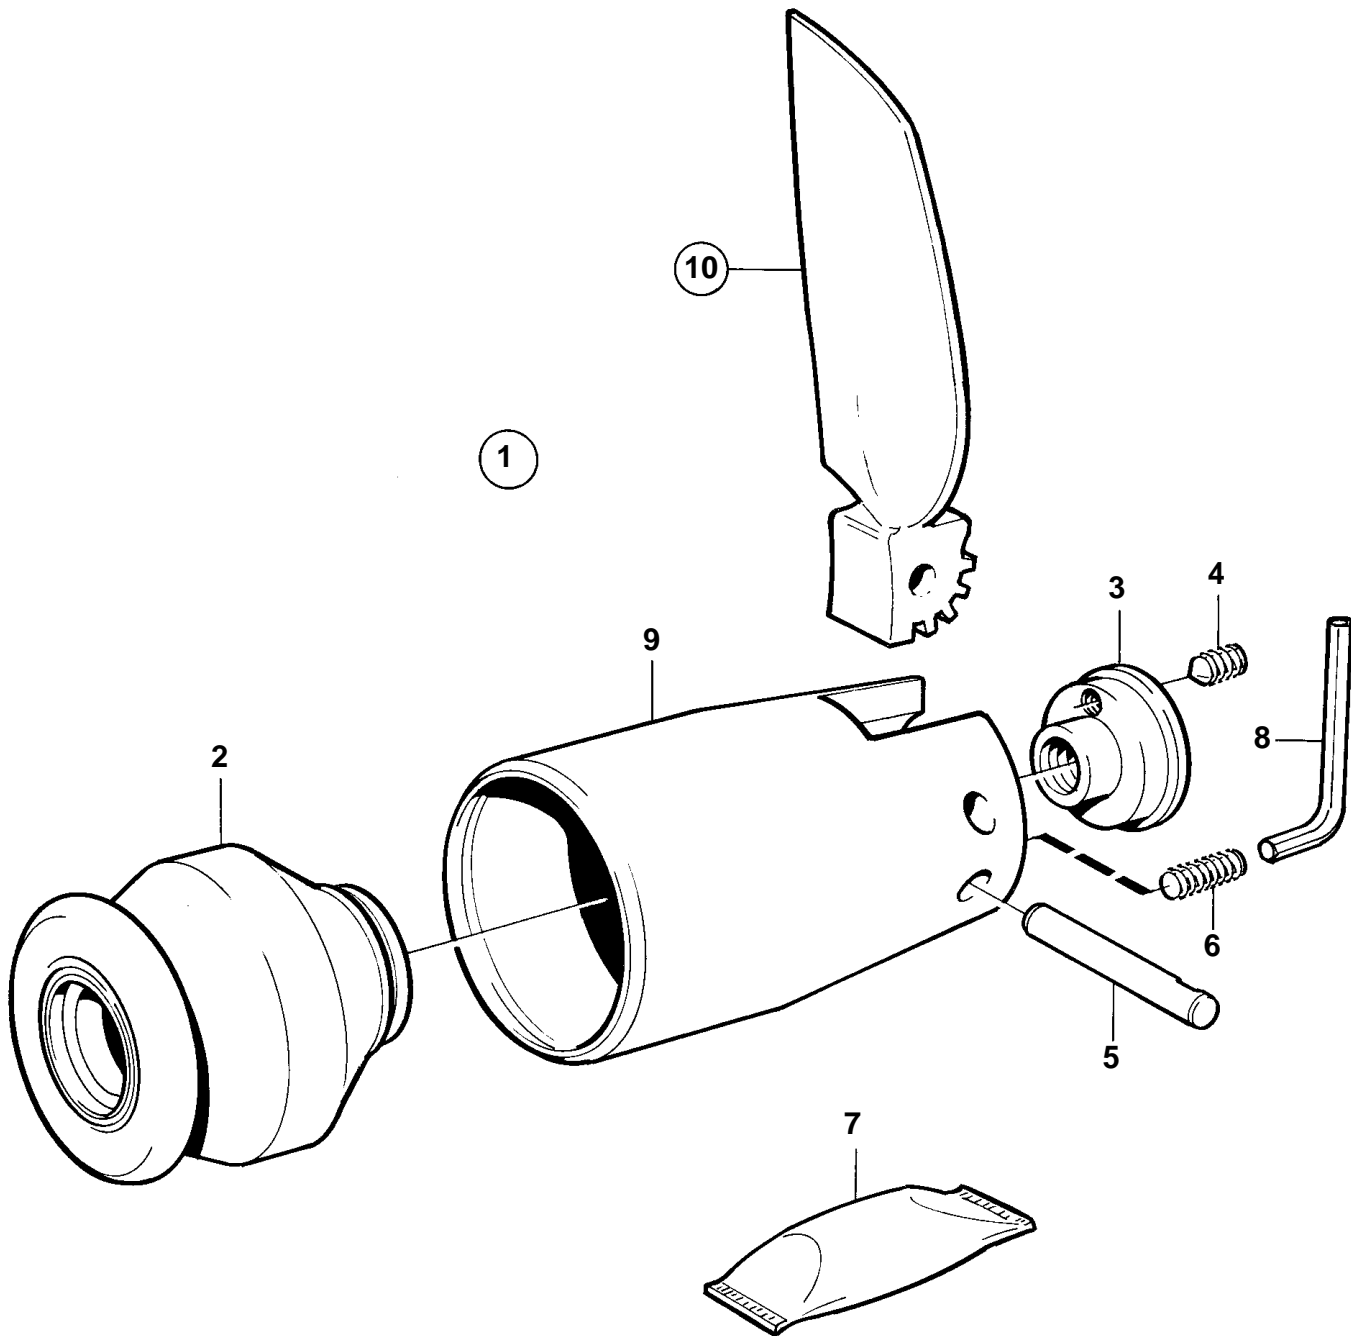

MD2010B, MD2020B, MD2030B, MD2040B

11064

MD2010B, MD2020B, MD2030B, MD2040B

REF	PART NO.	QTY	DESCRIPTION	SEE SEC.	NOTES
1	872599	1	Propeller		LH 14x8
			Bulletin 49-26	49-26-EN	Parts for Folding Propeller
1	872600	1	Propeller		LH 15x9
			Bulletin 49-26	49-26-EN	Parts for Folding Propeller
1	872601	1	Propeller		LH 16x11
			Bulletin 49-26	49-26-EN	Parts for Folding Propeller
1	873145	1	Propeller		LH 17x14
			Bulletin 49-26	49-26-EN	Parts for Folding Propeller
1		1	Propeller		LH 17x15
			Bulletin 49-26	49-26-EN	Parts for Folding Propeller
1		1	Propeller		LH 17x17
			Bulletin 49-26	49-26-EN	Parts for Folding Propeller
2		1	• Propeller bushing		
3	872326	1	• Propeller nut		
4	872327	1	• Lock screw		
5	872328	2	• Shaft		
6	872397	2	• Lock screw		
7	828250	1	• Grease		25g
8	872604	1	• Allen wrench		
9		1	• Propeller hub		
10	872877	1	• Propeller blade kit		14x8
	872878	1	• Propeller blade kit		15x9
	872880	1	• Propeller blade kit		16x11
	873536	1	• Propeller blade kit		17x14
	872882	1	• Propeller blade kit		17x15
	873537	1	• Propeller blade kit		17x17